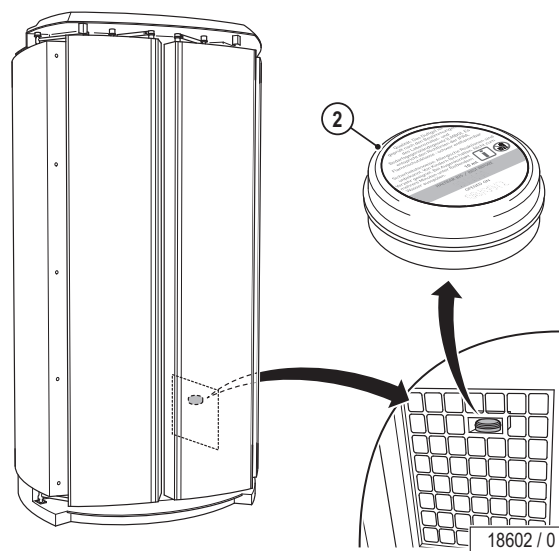

Ergoline Sunrise 6200 / 7200: AROMA SYSTEM

1. Duftdose (WELLNESS)
2. Zulufffilter, rechts

AQUA SYSTEM ...